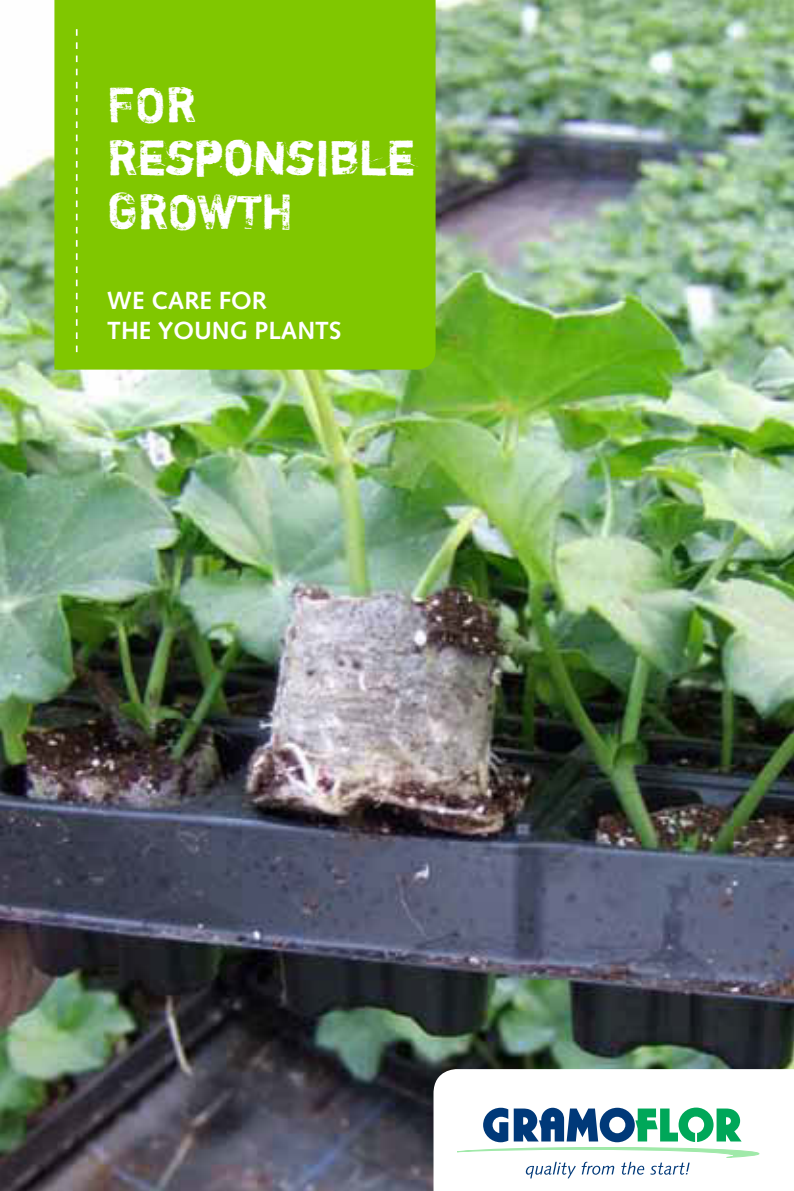

FOR RESPONSIBLE GROWTH

WE CARE FOR
THE YOUNG PLANTS

GRAMOFLO®

quality from the start!

**gramo
speed**
fleece pot system

Gramoflor now offers new and improved opportunities for delivering high-quality fleece pots because it has invested in a new fleece pot machine and it also uses optimum substrates, fleece and trays: this enables a more flexible and fast delivery time at an attractive price.

Your advantages at a glance

- Quicker and more consistent formation of callus and roots.
- The young plants have increased resistance to fungal infections.
- The use of chemical pesticides and fungicides is reduced noticeably.
- The young plants have more vitality and improved tolerance to stress.

The optimized tray of Gramospeed

- + Improved ventilation of the fleece pots (plugs).
- + The construction enables longer plugs to be used, which has a positive effect on the substrate's surface drying out.
- + The material's thickness and shape offer a very good handling.

We offer seven benefits for the quality

- ① "Everything from one source."
- ② Fleece pots are filled with high-grade cultivation substrates made from the best raw materials (for example sods of white peat from Northern Germany).
- ③ The most modern technology helps to ensure safe and reliable production.
- ④ Continuous inspections at all levels of production ensure constant quality.
- ⑤ Using **MO-CONCEPT** - our conceptual solution with a combination of **MO-COMBI®** and **MO-VITAL®**.
- ⑥ Possible combinations with your delivery of substrates and soil ensure optimum logistical efficiency.
- ⑦ The Gramoflor expert service will give you advice and support on site in your greenhouse.